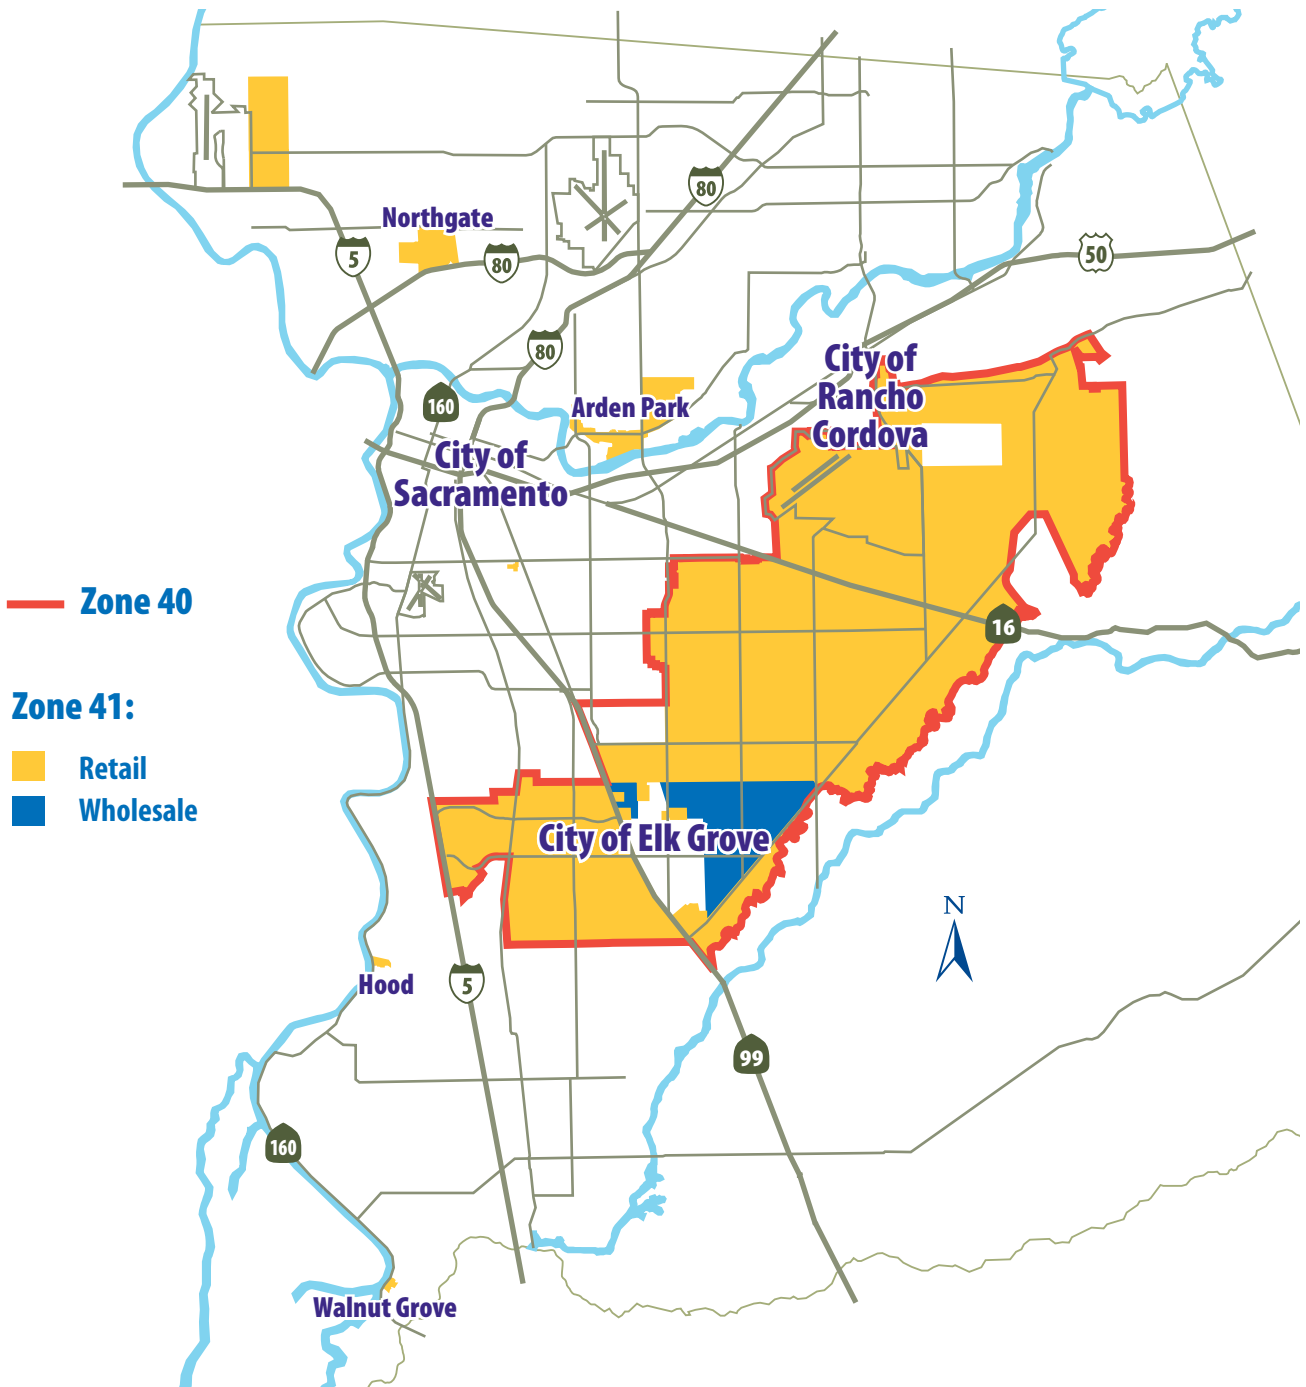

Zones 40 and 41 Service Areas

DEPARTMENT OF WATER RESOURCES
SACRAMENTO COUNTY
WATER AGENCY